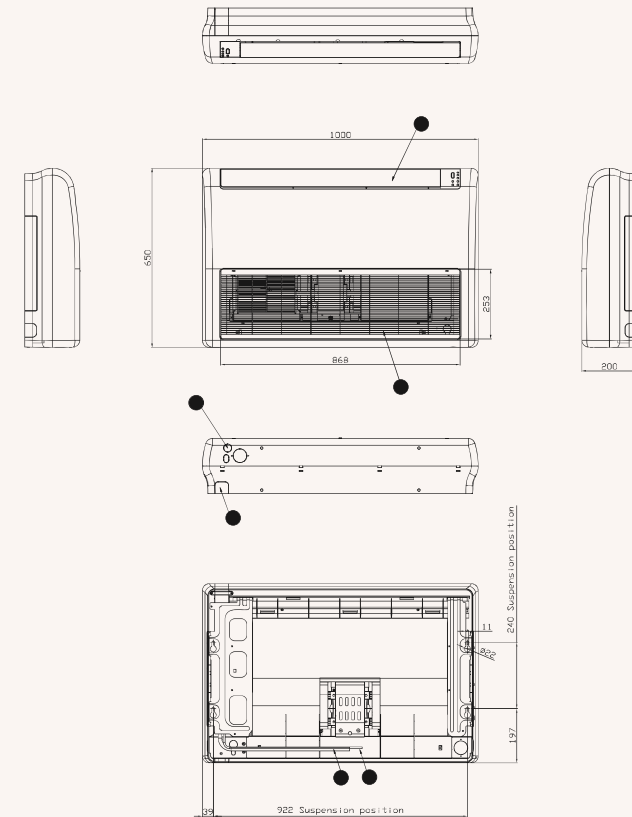

# Dimensional drawings

## Floor/Ceiling

AM\*\*\*FNCDEH/EU

NO	Name	Description	
		5.6 kW	7.1 kW
1	Liquid pipe connection	ø6.35 Flare	ø9.52 Flare
2	Gas pipe connection	ø12.70 Flare	ø15.88 Flare
3	Drain pipe connection	ID 18 Hose	
4	Power supply/communication wiring conduits		
5	Air inlet grille		
6	Air outlet louvre		